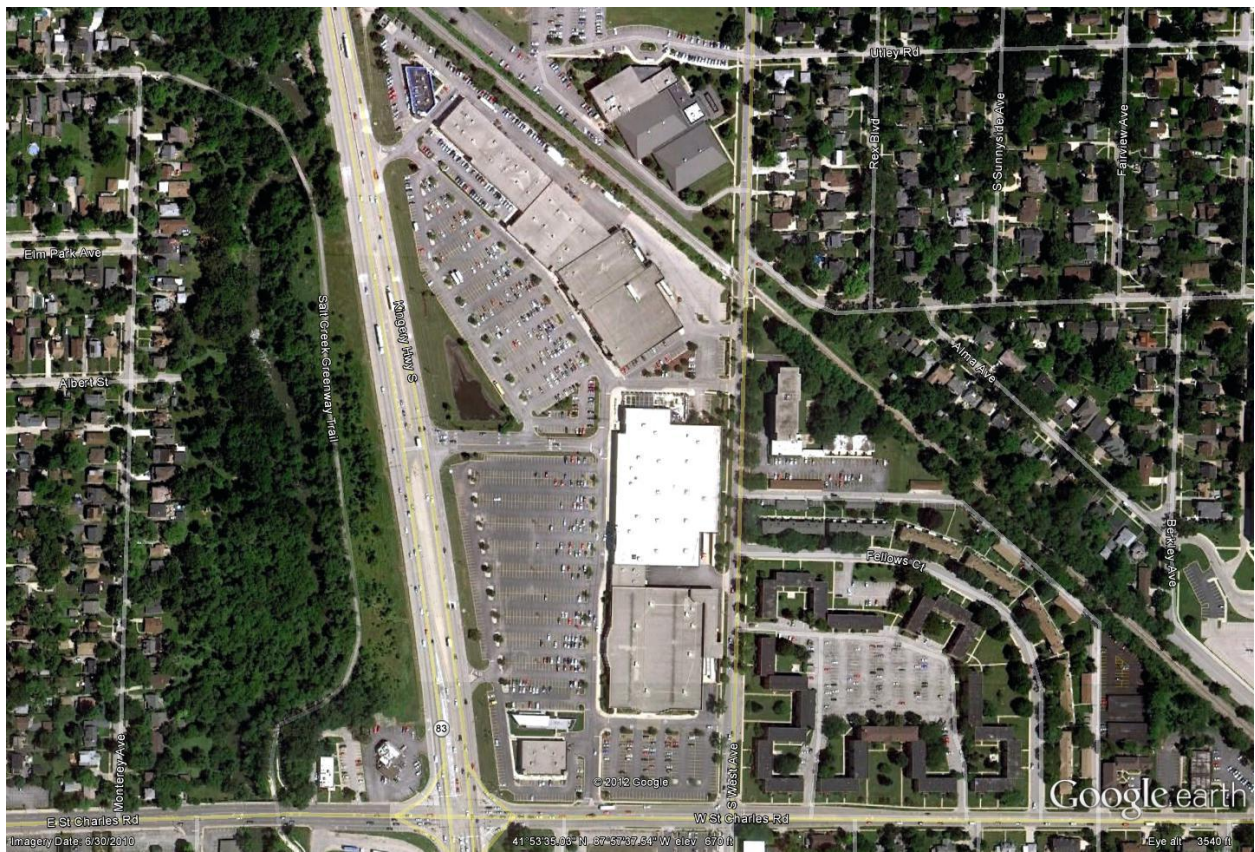

- North Riverside Plaza, North Riverside, Illinois, southwest corner of Harlem and Cermak; and***
- Elmhurst Crossing, Elmhurst, Illinois, northeast corner of Route 83 and St. Charles Rd.***

***Interested persons are encouraged to visit these centers in person to become more knowledgeable about the type of redevelopment projects done by Federal Construction, and to get an idea about what might be possible for the Prairie View Shopping Center.***

**North Riverside – near Cermak**

**North Riverside – along Harlem Ave.**

Elmhurst – aerial view

**Elmhurst – rear shopping center entrance along West Ave.**

**Elmhurst – along St. Charles Road**